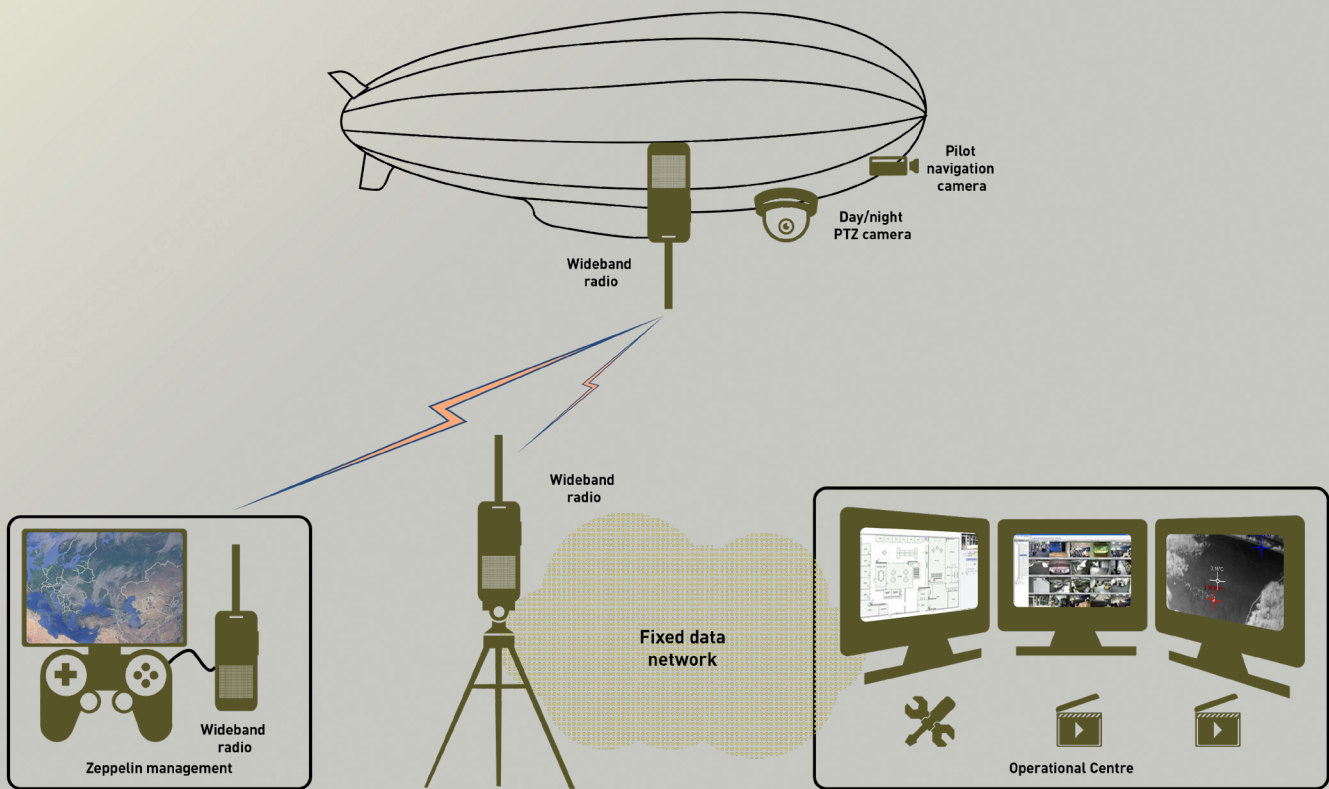

**SILWA**  
SILENT WATCHER

**SMART AERIAL MONITORING**  
**LONG-TERM SURVEILLANCE**

## End services for users:

- Video, data and voice transfer
- Secure encrypted communications
- Advanced analytical tools
- 30 times zoom - independent thermal imaging
- May be used as a relay transmitter for own network
- Transfer of statuses and observation areas to GIS
- Interface for existing telecommunications systems

## Key benefits

- Length: 13.5 m
- Filling medium: helium
- Max. flying altitude: 1 600 m
- Max. travel speed: 45 km/h
- Max. payload: 15 kg
- Manual and autonomous operation
- Automatic return to home
- Automatic terrain copying
- Safe and controlled emergency landing